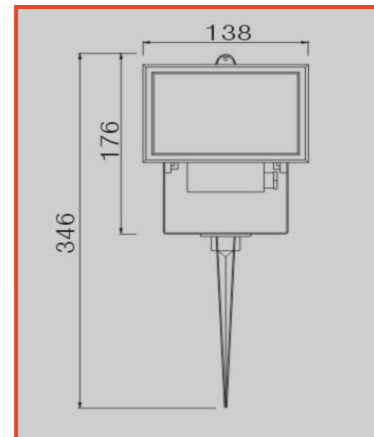

APPLICATIONS

- Gardens
- Parks
- Landscaping

- **Voltage Input:**
Standard = 90-260 VAC 50/60 HZ
Optional = 24 VDC
- **Color Temperature:**
Standard = 5000-6000K
Other colors available up to 6500K
- **Power consumption:**
5W
- **Beam Angle:**
40°

Examples:

P/N	Power	Luminous flux	Color	Lux / Distance	Scope
	(W)	(lm)	(K)	(H/ m)	L (m)
LED-8-A0304	5	200	5000 - 6000	50/6	3

Class 1, IEC598, IP65, CE. Specifications and dimension subject to change . Please contact us for latest information.