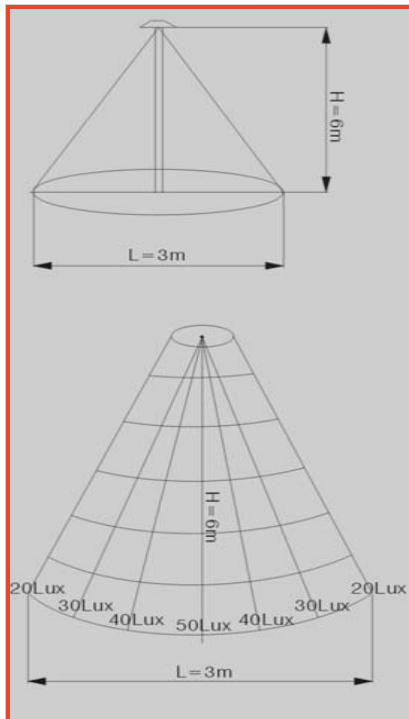

APPLICATIONS

- Gardens
- Parks
- Landscaping

- **Voltage Input:**
Standard = 90-260 VAC 50/60 HZ
Optional = 24 VDC
- **Color Temperature:**
Standard = 5000-6000K
Other colors available up to 6500K
- **Power consumption:**
5W
- **Beam Angle:**
40°

Examples:

P/N	Power	Luminous flux	Color	Lux / Distance	Scope
	(W)	(lm)	(K)	(H/ m)	L (m)
LED-8-A0304	5	200	5000 - 6000	50/6	3

Class 1, IEC598, IP65, CE. Specifications and dimension subject to change . Please contact us for latest information.