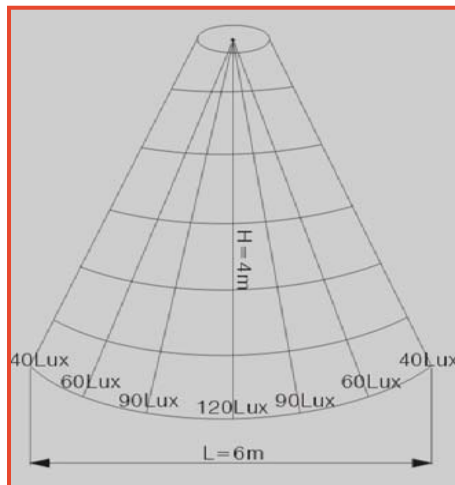

#### Examples:

| P/N                     | Power | Luminous flux | Color       | Lux / Distance | Scope |
|-------------------------|-------|---------------|-------------|----------------|-------|
|                         | ( W ) | (lm)          | ( K )       | (H/ m)         | L (m) |
| LED-8-A0708             | 50    | 2500          | 5000 - 6000 | 120/4          | 6     |
| <b>NEW</b> LED-8-A0708A | 55    | 3250          | 5000 - 6000 | TBD            | TBD   |