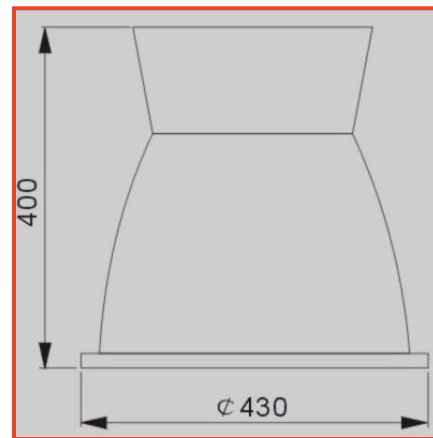

#### Examples:

| P/N                     | Power | Luminous flux | Color       | Lux / Distance | Scope |
|-------------------------|-------|---------------|-------------|----------------|-------|
|                         | ( W ) | (lm)          | ( K )       | (H/ m)         | L (m) |
| LED-8-A0708             | 50    | 2500          | 5000 - 6000 | 120/4          | 6     |
| <b>NEW</b> LED-8-A0708A | 55    | 3250          | 5000 - 6000 | TBD            | TBD   |